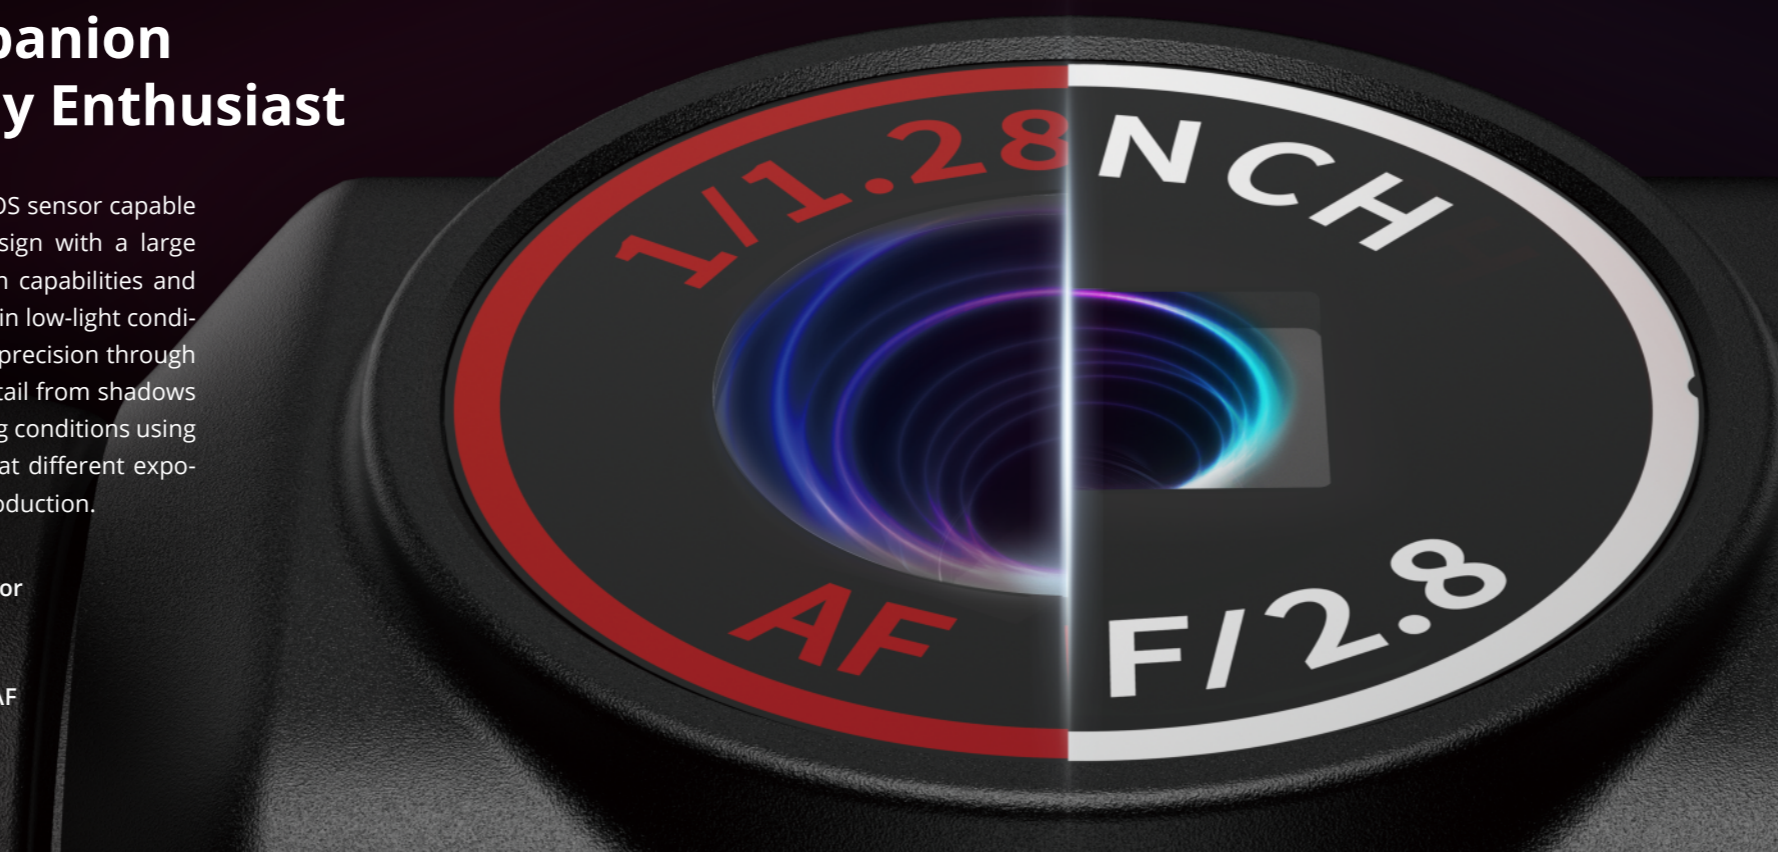

ROBOTICS

www.autelrobotics.com

EVO Nano series

Make Every Moment Matter

249g
0.55 lbs

EVO Nano+

The Ultralight Companion For The Photography Enthusiast

EVO Nano+ is packed a 1/1.28-inch(0.8-inch) CMOS sensor capable of 50 MP photos. A RYYB color filter array design with a large aperture of f/1.9 offers superior noise reduction capabilities and the power to effortlessly produce quality images in low-light conditions. Track fast-moving subjects with incredible precision through PDAF + CDAF autofocus system; Squeeze rich detail from shadows and highlights no matter how extreme the lighting conditions using HDR mode, which rapidly snaps several photos at different exposures so they can be stitched together in post-production.

1/1.28"(0.8") CMOS

RYYB Sensor

2.44µm Pixel

PDAF+CDAF

EVO Nano

Super Sharp. Ultra Smooth.

The EVO Nano is equipped with a 48MP camera that can record ultra sharp 4K/30fps video. Paired with a three-axis mechanical gimbal to prevent vibration, the Nano provides everything you need to ensure your footage is smooth and stable no matter how rough the conditions.

4K HDR Video

1/2" CMOS

48MP Photo

3-axis Gimbal

Superlight. Ultracompact.

At only 249 grams, the EVO Nano and Nano+ weighs about as much as a smartphone and fits almost anywhere—from the side pocket of your hiking pack to the palm of your hand.

249g

SkyPortrait: Your Personal Paparazzi

With the touch of a button, the Nano will rise into the air and snap a photo of you and your friends, automatically adjusting the lens so no one gets left out. Blur the background automatically for additional cinematic effect or dramatically reveal your epic destination — whether it's the top of a mountain or your own backyard.