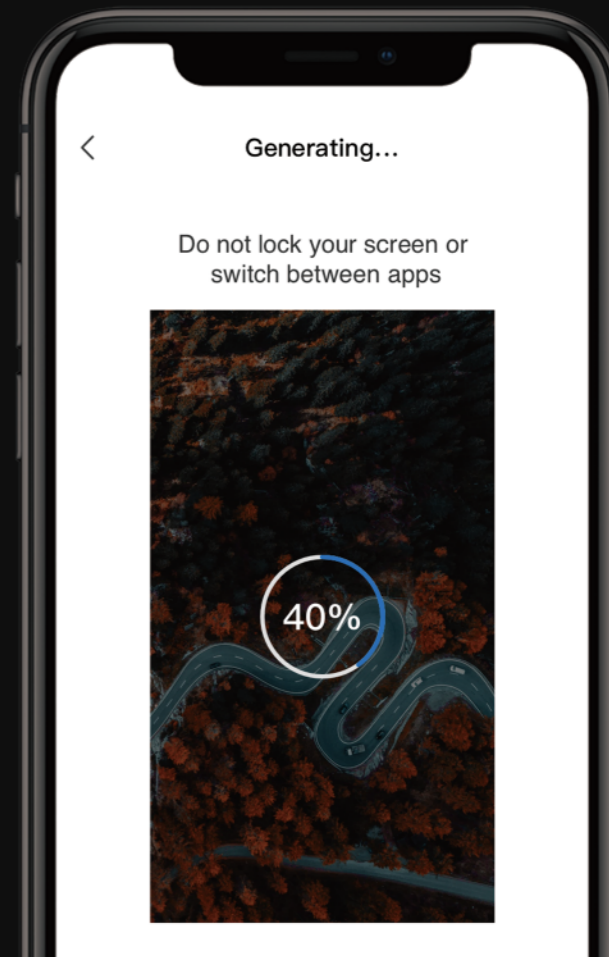

Create dramatic, professional-level shots at the touch of a button with four automatic shooting modes. Add a soundtrack and filters in the Autel Sky app to make your video even more epic, allowing you to produce unforgettable results whether you're a veteran pilot or completely new to the drone game.

MovieMaster: Easy Movie Making And Sharing

The Autel Sky app provides you a suite of video templates for quick and easy movie-making, allowing you to drastically reduce the tedious editing process so you can create share your creations on the spot.

Easy Editing

Imaginative Templates

Quick Sharing

Fly Free — No Lags, No Limits

Fly farther while maintaining crisp, clear visuals with Autel SkyLink, our strongest image transmission system yet, which offers a transmission range of 6.2 miles, transmission quality of 2.7K/30FPS, and superior anti-interference capabilities, all while relaying stunning HD video.